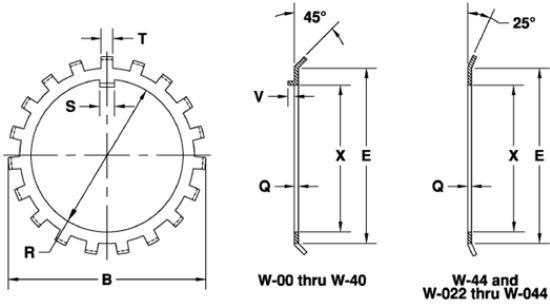

HTF BEARING LLC

Timken W-36 Bearing Lock Washers

Bearing No. W-36

R	7.171 in
E	8.375 in
B	9.438 in
S	0.715 in
X	6.910 in
V	0.312 in
T	0.645 in
Q	0.146 in
No. of Tangs	19
Weight	0.935 lb

W-36 Bearing 2D drawings and 3D CAD models